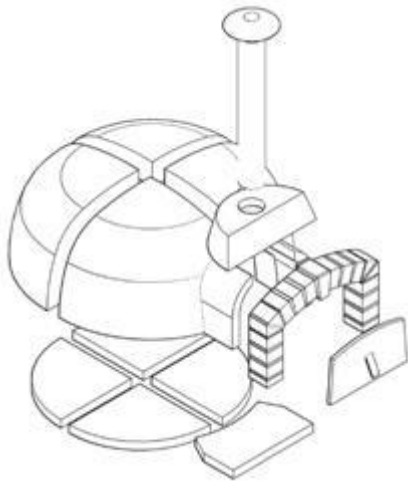

Sienna 1000

The Sienna 1000 by Sydney Woodfire Ovens is our most popular oven. Featuring a 1000mm internal cooking area, the Sienna 1000 is a very versatile oven and can cater for the smaller intimate gatherings to the larger family functions. It comfortably holds up to 4-5 x 12" pizzas. The minimum base requirement for the Sienna 1000 is 1450mm x 1350mm.

Our **Sienna 1000** Do-It-Yourself Kit Includes:

- Smooth Finish Threshold

- Ceramic Smooth Cooking Floor, 4 Pieces
- 4 'Extra Thick' Dome Pieces
- Flue Manifold
- Collar with Sandstone Key Feature
- Stainless Steel Door
- Stainless Steel Flue
- Stainless Steel Hat
- Thermal Blanket for maximum heat retention & efficiency
- Furnace Cement
- Chicken Wire