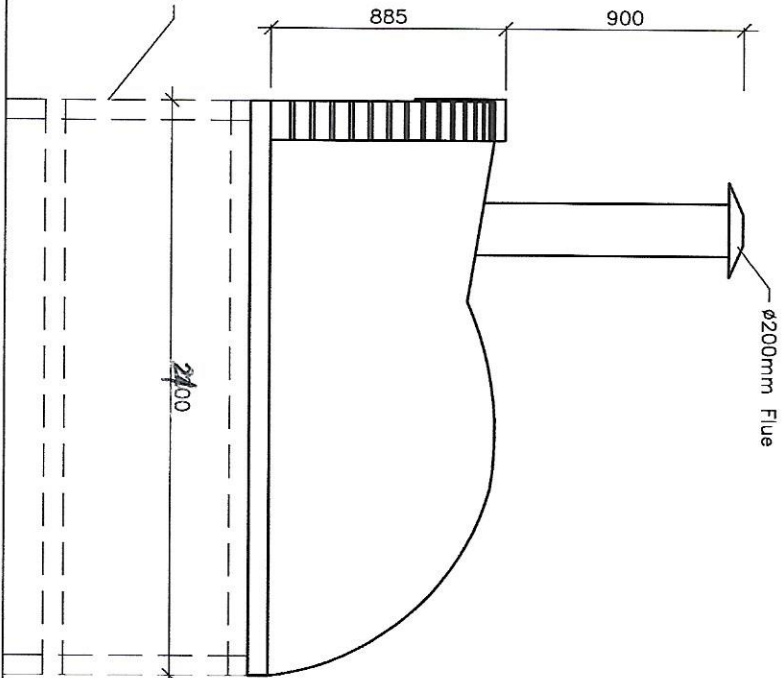

Sectional Detail A  
Scale: 1:5

Plan View  
Scale: 1:20

Front View  
Scale: 1:20

Side View  
Scale: 1:20

MODEL: WOA 1400-C Series Wood-Fired Pizza Oven

DWG. # WOA-1400-C.DET.001

SCALE 1:20 (A3) DATE ISSUED: 10.06.2014.