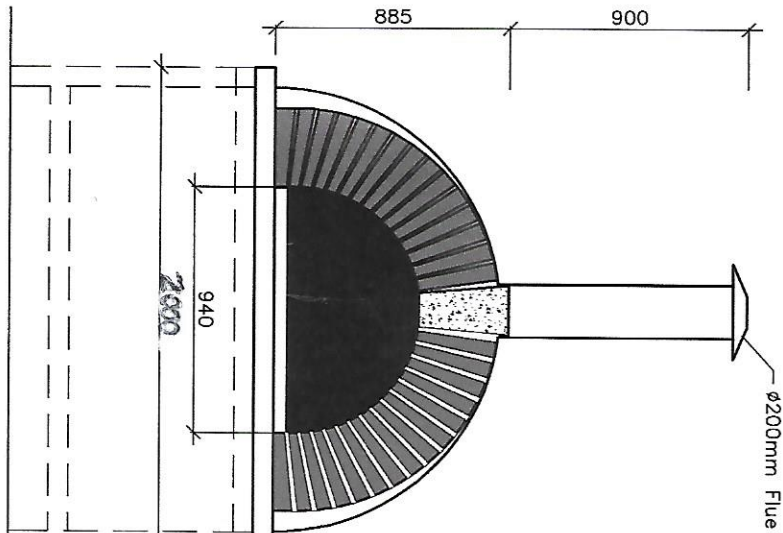

Sectional Detail A  
Scale: 1:5

Plan View  
Scale: 1:20

Front View  
Scale: 1:20

Side View  
Scale: 1:20

MODEL: WOA 1400-C Series Wood-Fired Pizza Oven

DWG. # WOA-1400-C.DET.001

SCALE 1:20 (A3) DATE ISSUED: 10.06.2014.