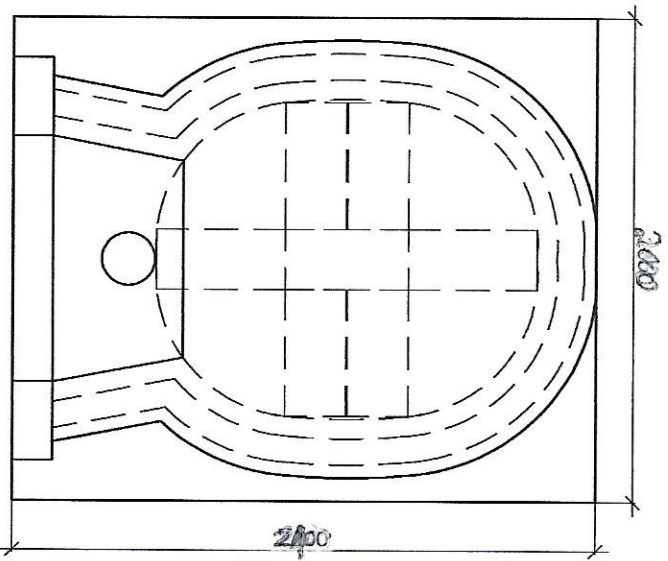

Sectional Detail A  
Scale: 1:5

Plan View  
Scale: 1:20

Front View  
Scale: 1:20

Side View  
Scale: 1:20

MODEL: WOA 1400-C Series Wood-Fired Pizza Oven

DWG. # WOA-1400-C.DET.001

SCALE 1:20 (A3) DATE ISSUED: 10.06.2014.